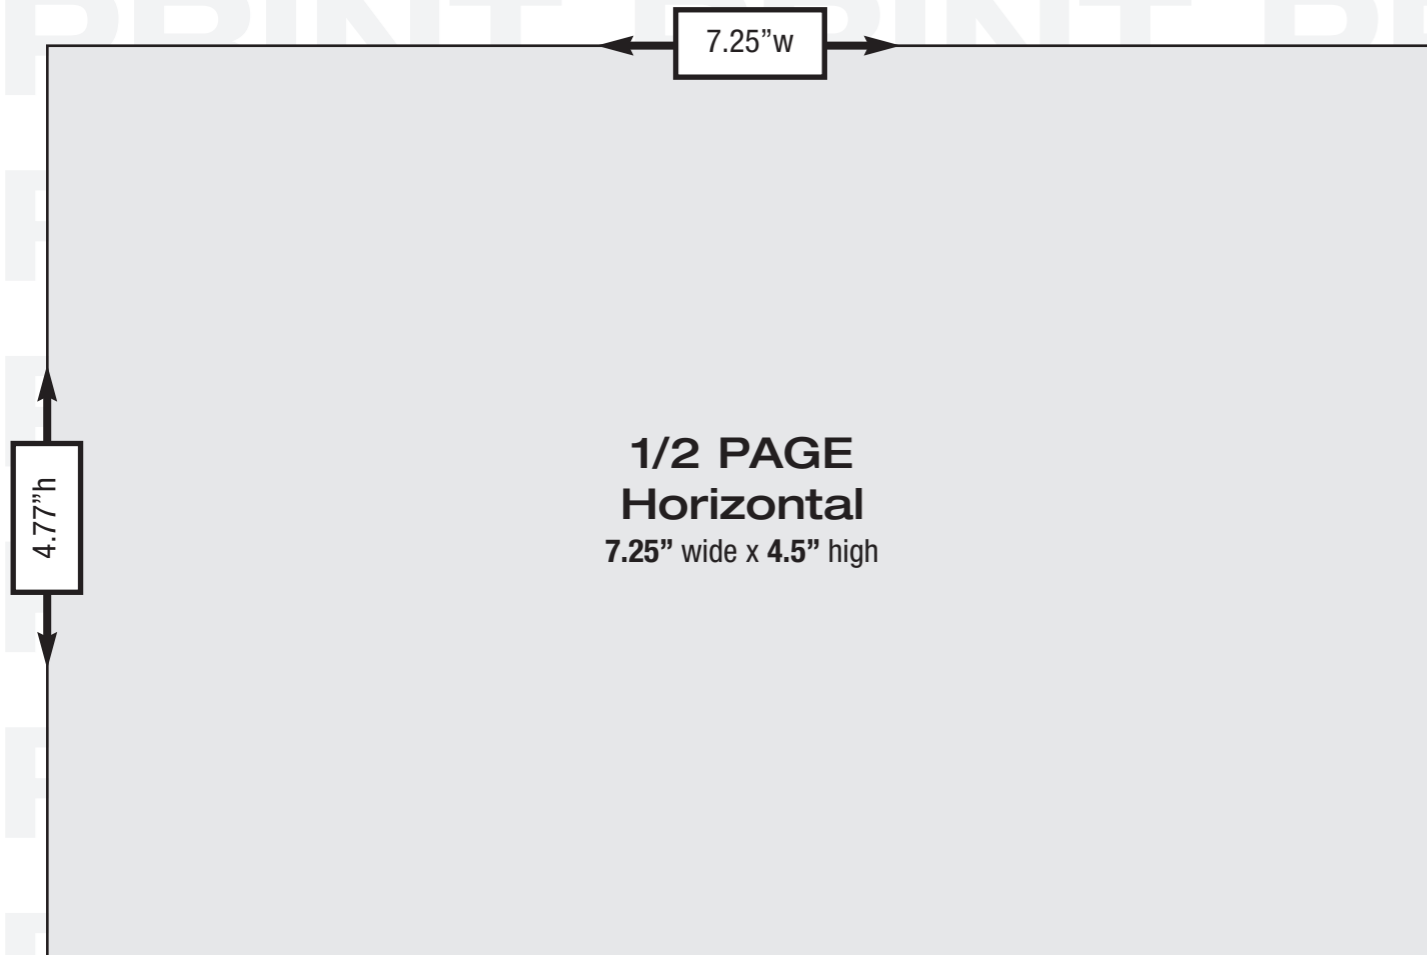

8.268" w

Trim Size\*: 8.268" wide x 11.693" high

Live Area: 7.25" wide x 10.75" high

\*Add 1/8" on each side for bleed:

w/bleed: 8.518" wide x 11.953" high

11.693" h

**FULL PAGE**  
8.268" wide x 11.693" high

3.5" w

4.77" h

**1/4 PAGE Vertical**  
3.5" wide x 4.77" high

3.5" w

9.75" h

**1/2 PAGE Vertical**  
3.5" wide x 9.75" high

ADVERTISING DIMENSIONS - PRINT

Trim Size\*: 8.268" wide x 11.693" high

Live Area: 7.25" wide x 10.75" high

\*Add 1/8" on each side for bleed:

w/bleed: 8.518" wide x 11.953" high

**Outside Back Cover  
FULL PAGE**  
8.268" wide x 11.693" high

**Mailing Label**  
2" wide x 4" high  
(Solid White Box)  
Can be stroked, do not feather.  
Box can be positioned on the right  
or left side of page.